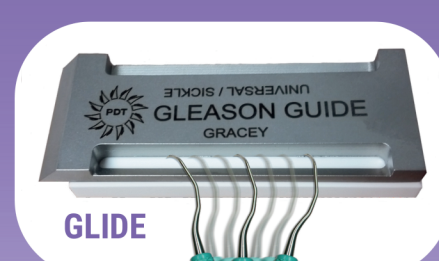

## PDT's Gleason Guide™

The fastest, easiest and most accurate way to sharpen your instruments.

**STOP**

Place instrument in stop position

**REST**

Bring terminal shank to rest position

**GLIDE**

Glide blade side to side

Gleason Guide™ T06

Ping Ring™ T060

Diamond Head  
Ceramic Stone™ T061

Transformation  
Sharpening Stone™ T062

Gleason Guide™ T06

Ping Ring™ T060

Diamond Head  
Ceramic Stone™ T061

Ultimate Edge™ Sharpening Kit **T066**